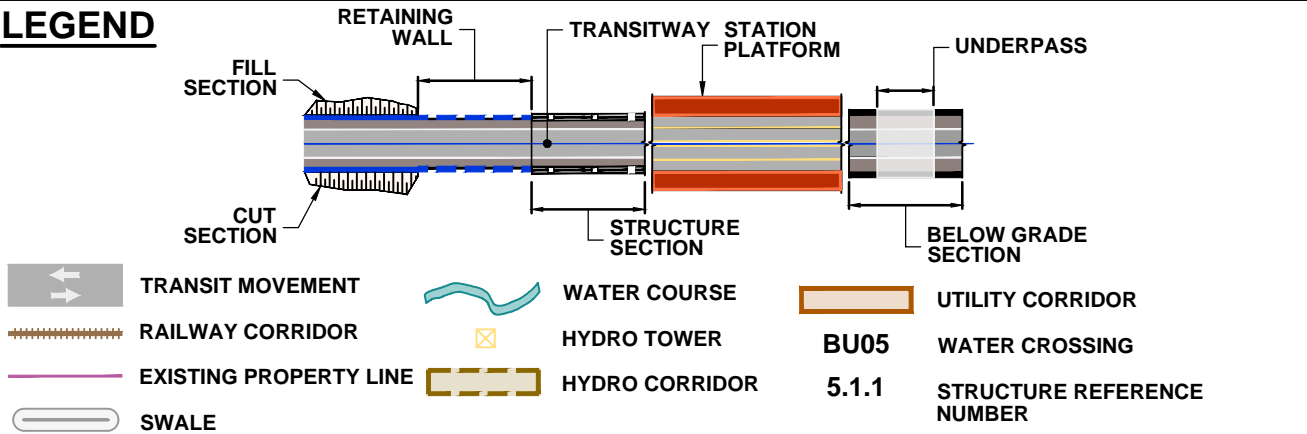

DRAWING NAME: J:\07\7624 ON-MTO 407 TRANSITWAY WC TO BRANTTTS General\03 - Drawings\2 - Plates\ERR Plan and Profile\407 TWA-Plate 34.dwg
 CREATED: Apr 16, 2020 11:58am
 MODIFIED:

407 TRANSITWAY
 WEST OF BRANT STREET TO WEST OF HURONTARIO STREET
 G.W.P. 16-20003, CA 2016-E-0038
 PLAN AND PROFILE
 STA. 32+580 TO STA. 33+200

PLATE
34
 DATE
 11/20/2019