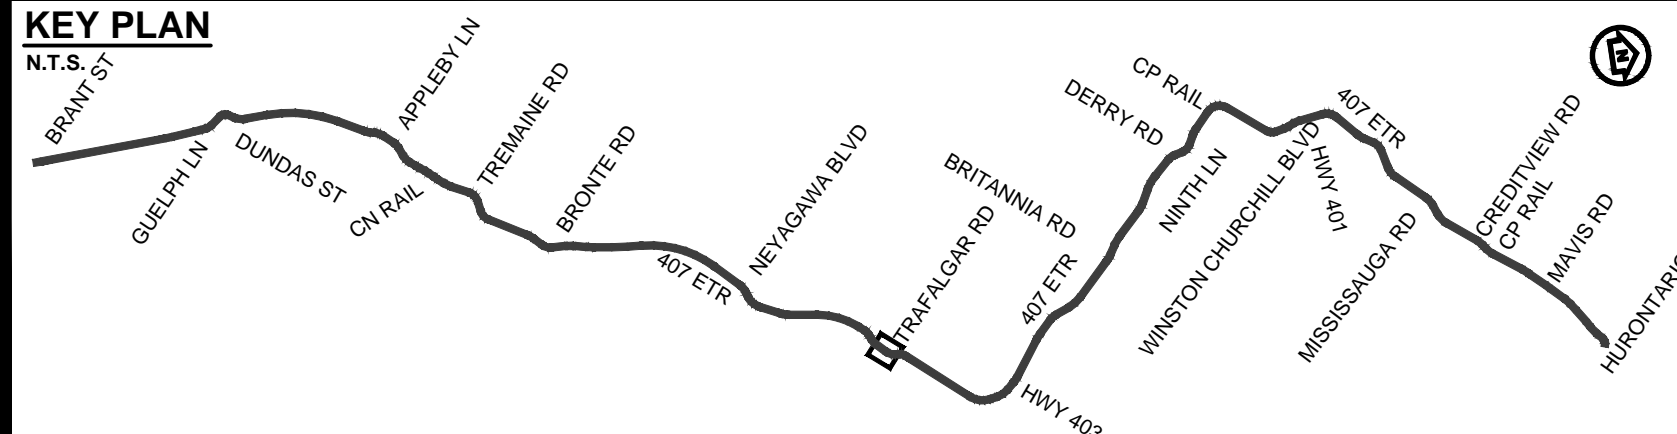

DRAWING NAME: J:\07\7624 ON-MTO 407 TRANSITWAY WC TO BRANTTTS General\03 - Drawings\2 - Plates\ERR Plan and Profile\407 TWA-Plate 34.dwg
 CREATED: Apr 16, 2020 11:58am
 MODIFIED:

407 TRANSITWAY
 WEST OF BRANT STREET TO WEST OF HURONTARIO STREET
 G.W.P. 16-20003, CA 2016-E-0038
 PLAN AND PROFILE
 STA. 32+580 TO STA. 33+200

PLATE
34
 DATE
 11/20/2019